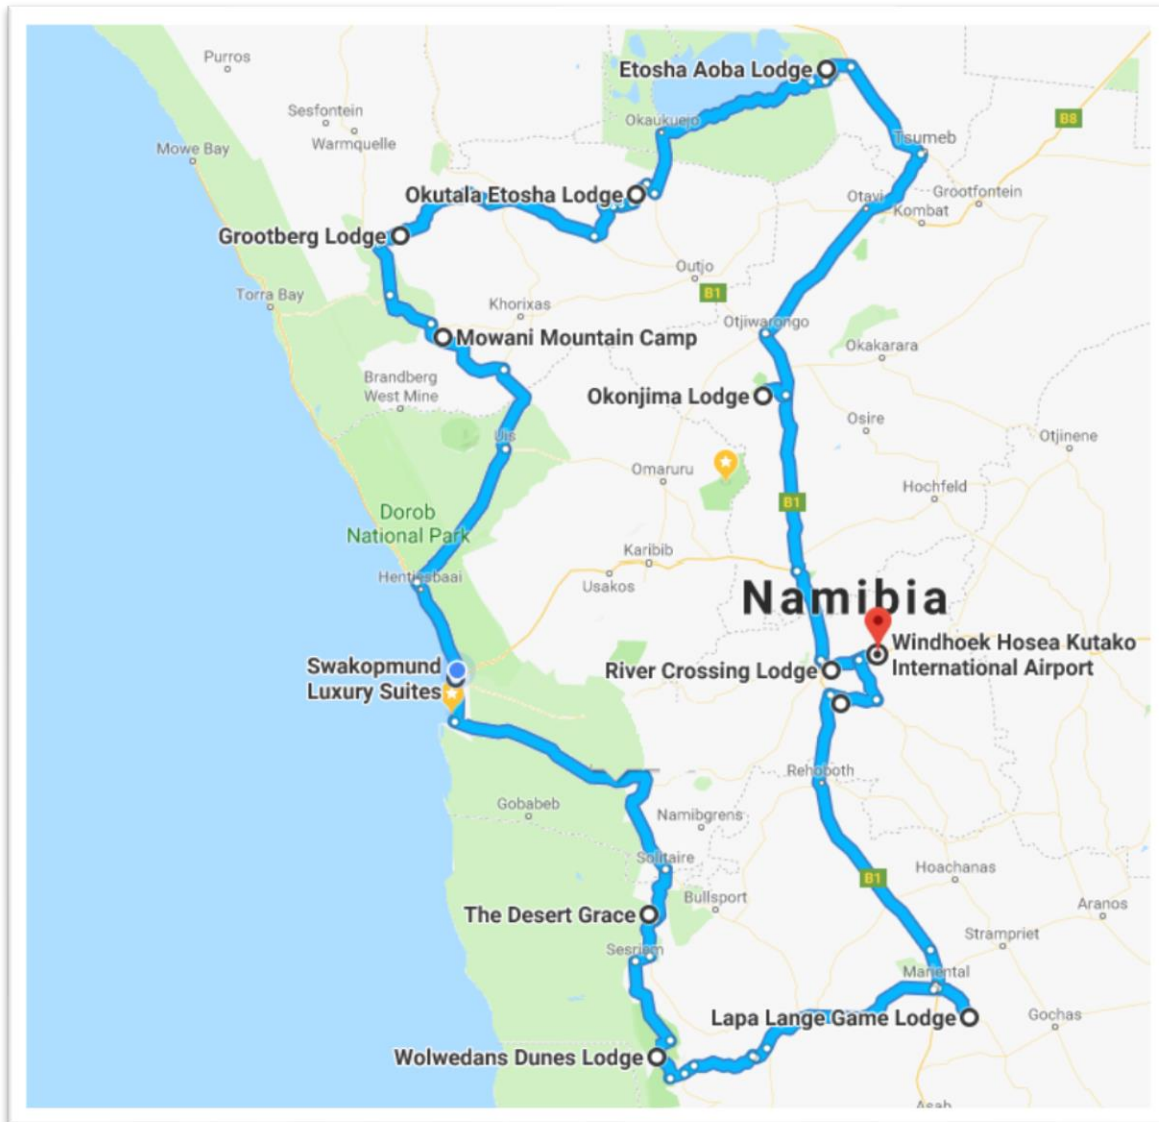

Your Mapped Itinerary